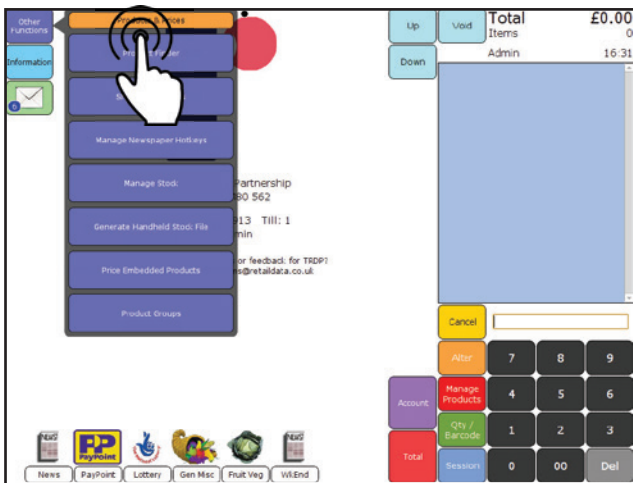

# EPOS Help

## Shelf Edge Labels

The CS3000 also gives you the option to print your shelf edge labels from your laser printer.

**1** Press **Other Functions** and **Products and Prices**. Go to **Shelf Edge Labels**.

**2** Press **Import Held Labels**.

**3** A drop down box will now appear to select your order. Click **Import**.

**4** Select your printer from the **Label Template** option and press **Print Normal Labels**.