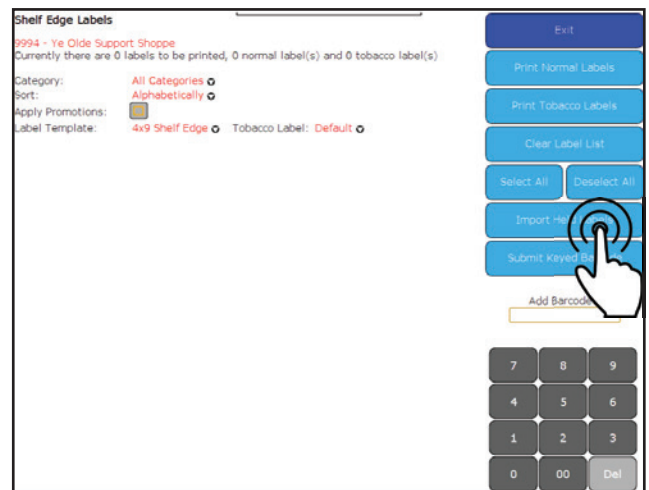

EPOS Help

Shelf Edge Labels

The CS3000 also gives you the option to print your shelf edge labels from your laser printer.

1 Press **Other Functions** and **Products and Prices**. Go to **Shelf Edge Labels**.

2 Press **Import Held Labels**.

3 A drop down box will now appear to select your order. Click **Import**.

4 Select your printer from the **Label Template** option and press **Print Normal Labels**.

Still unsure? Expert UK support is available:

The Retail Data Partnership Ltd

01780 480 562 (Option 1)

support@retaildata.co.uk

www.retaildata.co.uk