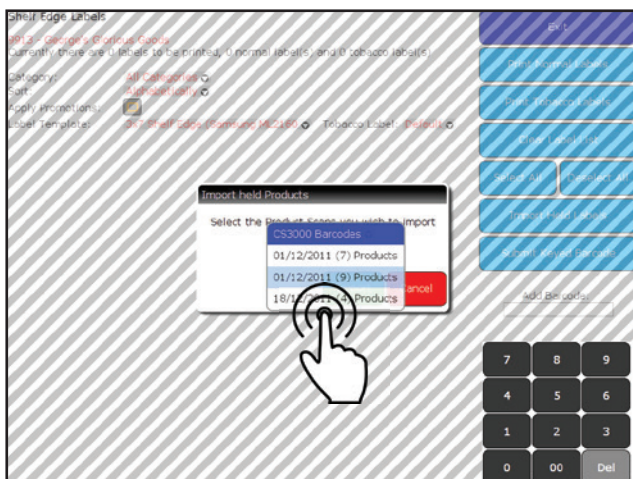

## Shelf Edge Labels

The CS3000 also gives you the option to print your shelf edge labels from your laser printer.

**1** Press **Other Functions** and **Products and Prices**. Go to **Shelf Edge Labels**.

**2** Press **Import Held Labels**.

**3** A drop down box will now appear to select your order. Click **Import**.

**4** Select your printer from the **Label Template** option and press **Print Normal Labels**.