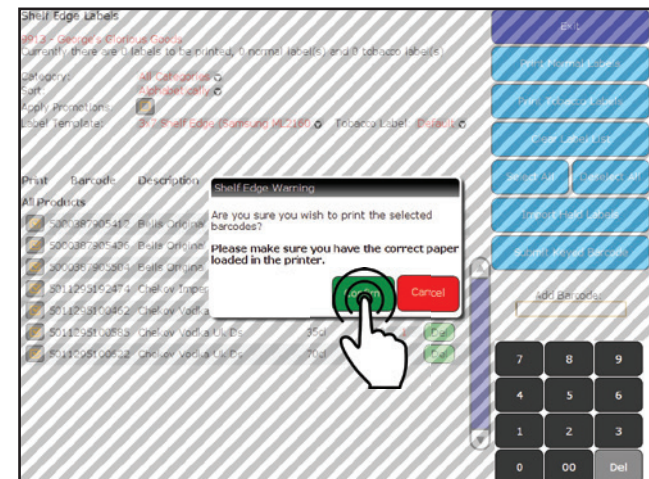

## Shelf Edge Labels

The CS3000 also gives you the option to print your shelf edge labels from your laser printer.

**1** Press **Other Functions** and **Products and Prices**. Go to **Shelf Edge Labels**.

**2** Press **Import Held Labels**.

**3** A drop down box will now appear to select your order. Click **Import**.

**4** Select your printer from the **Label Template** option and press **Print Normal Labels**.